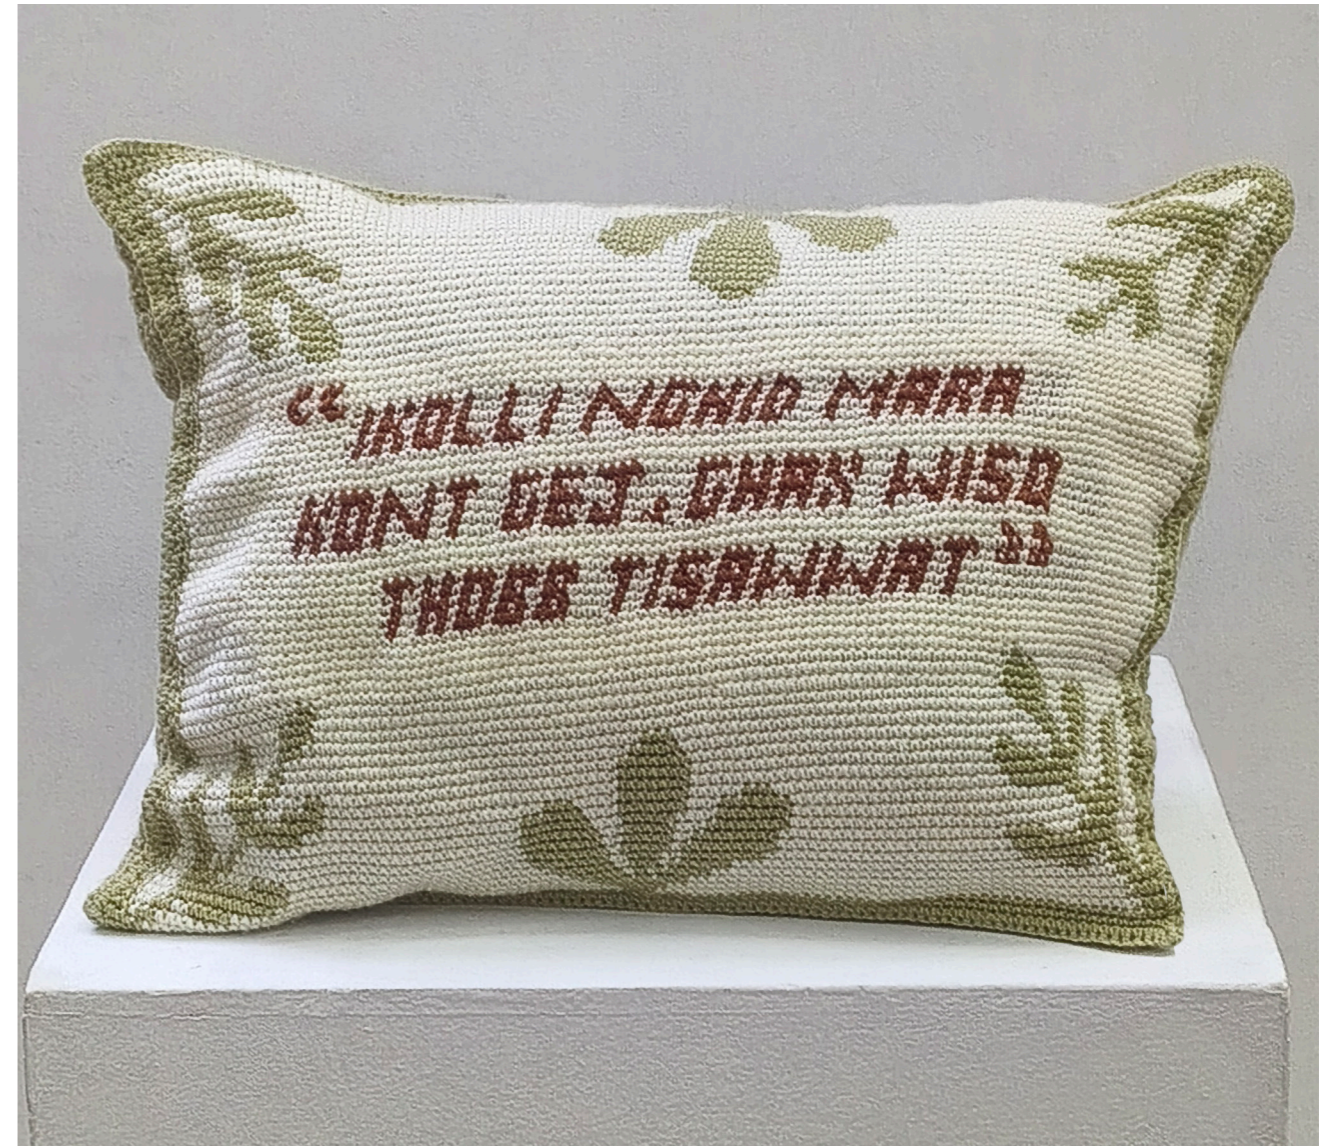

Pillow Princess
Tapestry Crochet
47x38x15 cm
2026