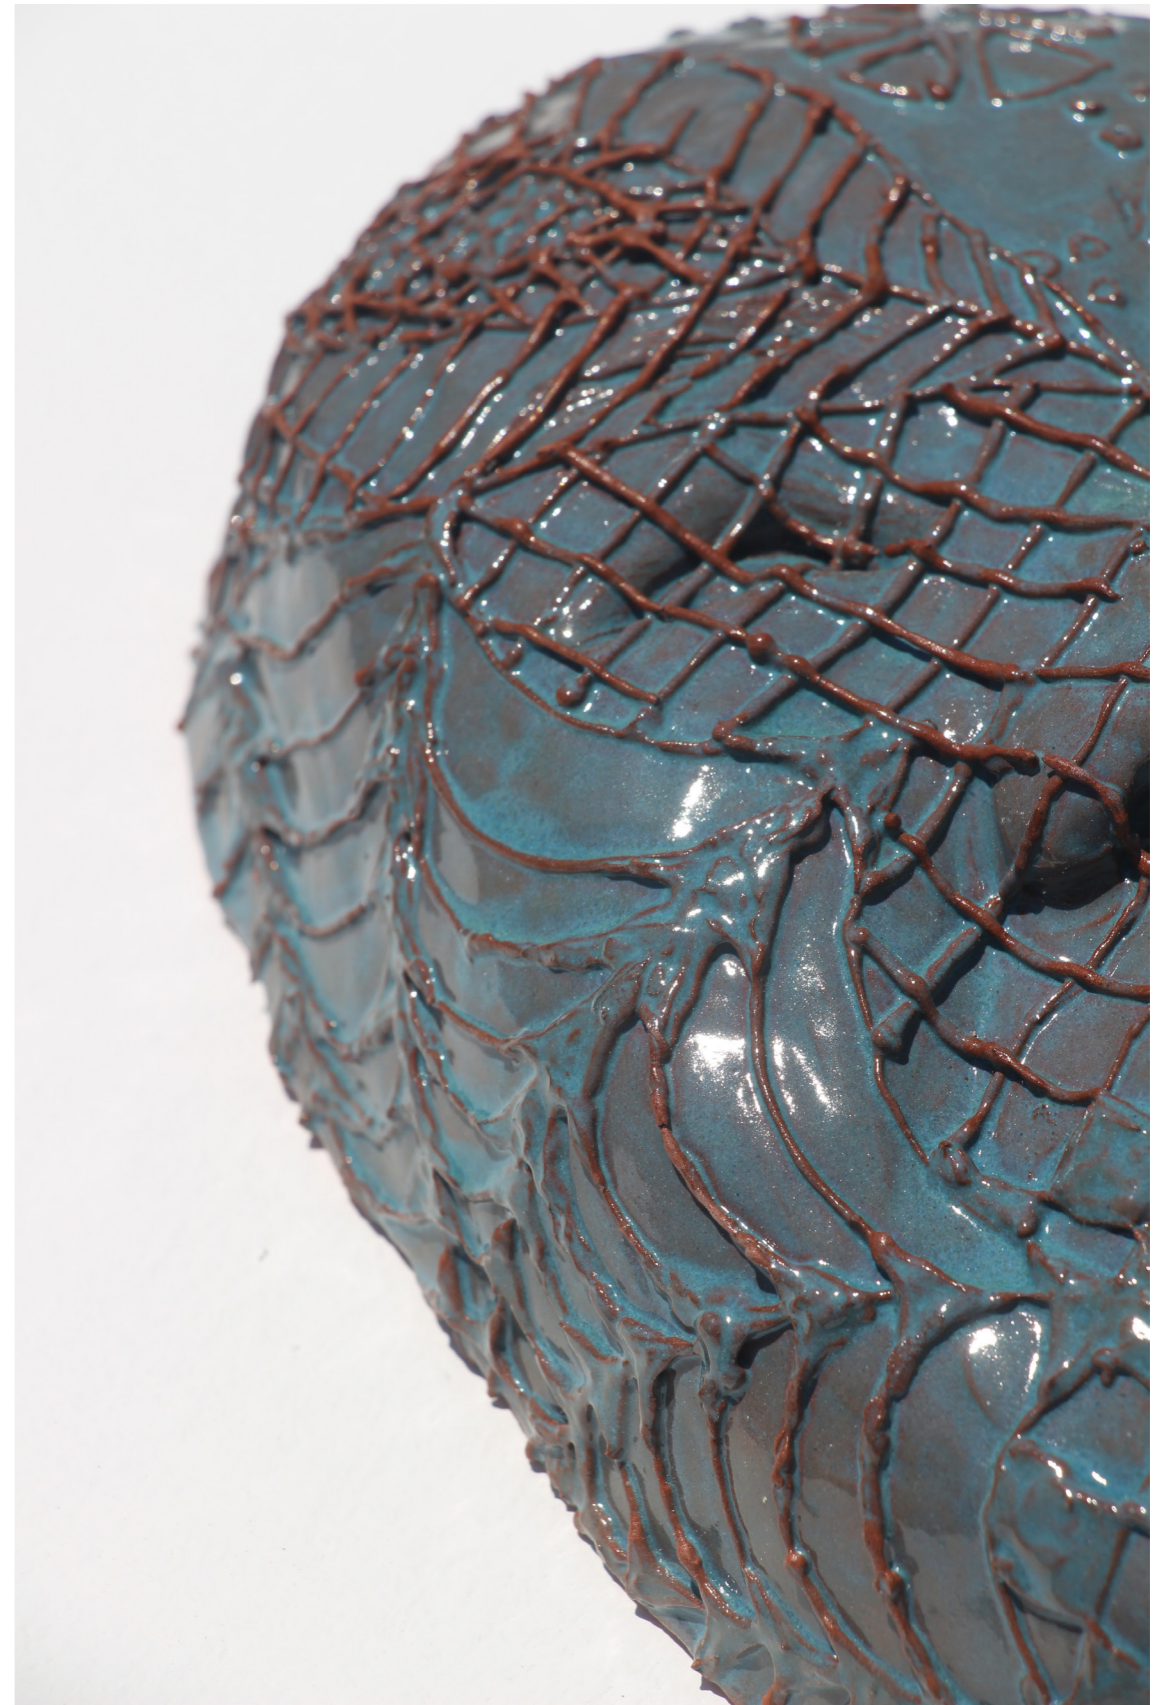

Naruemon
Ceramic Sculpture
Detailed View
15x20.5 cm
2026